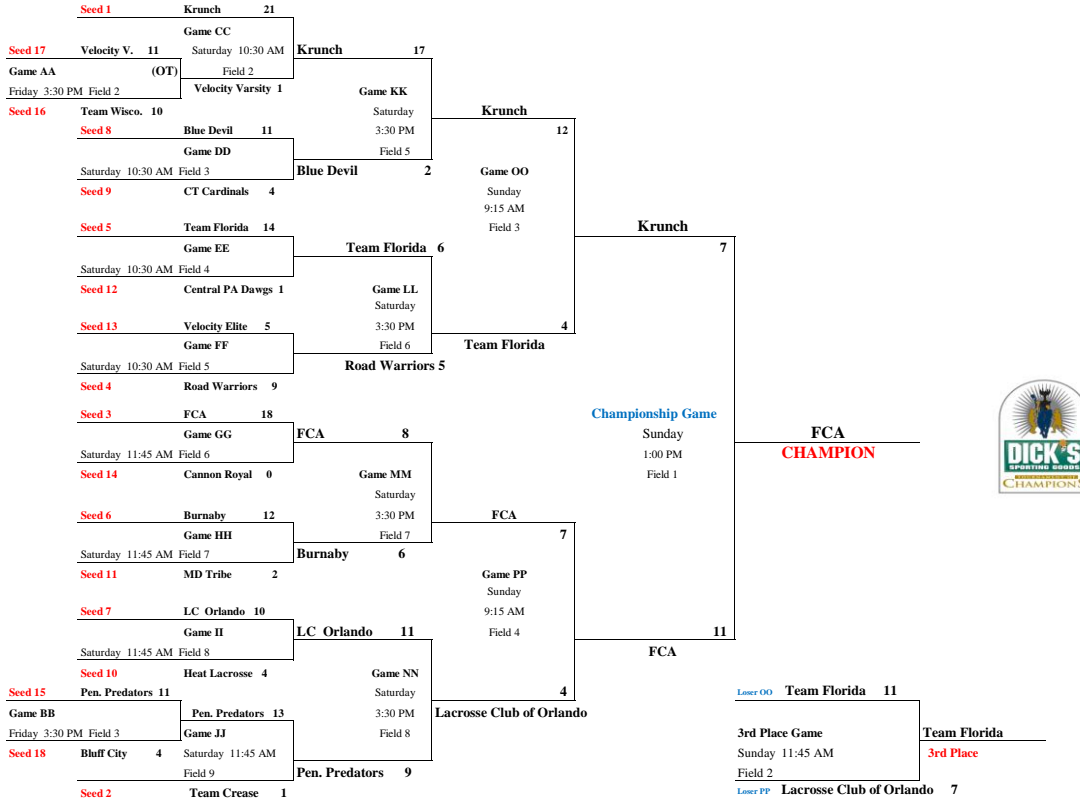

Elite Playoff & Consolation Bracket

**Losers of Games AA -- JJ below will drop to consolation games, shown at the bottom left of the page.

**Losers of Games KK -- NN below (quarterfinal round) will drop to "5th Place Bracket" at the bottom right of the page.