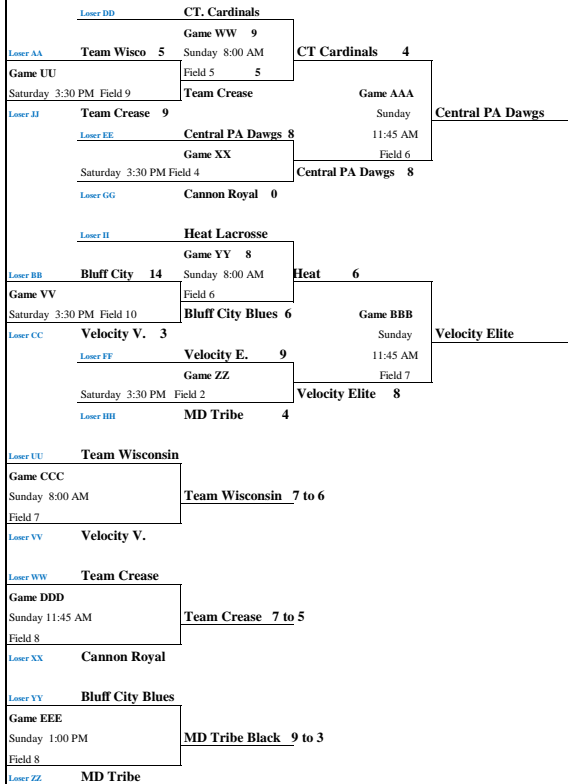

Consolation Games