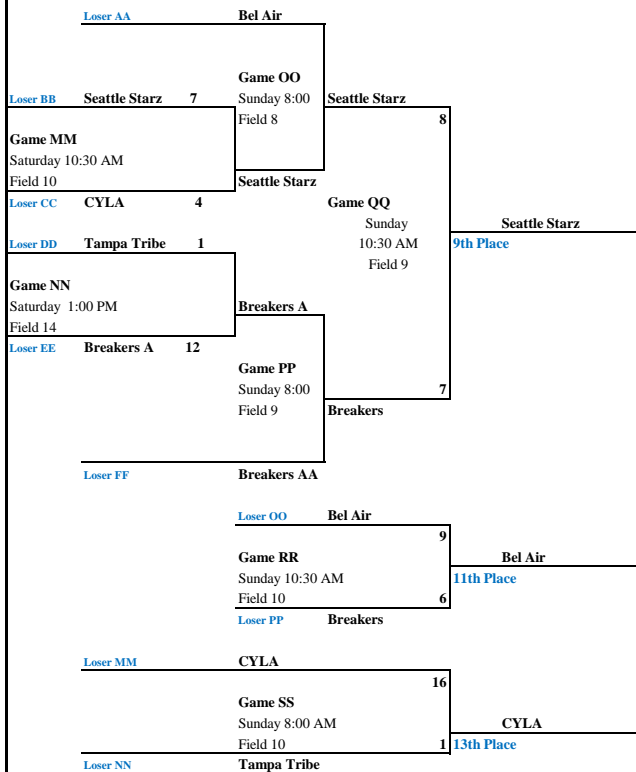

U13 Playoff Bracket

**Losers of games AA -- FF below drop to Consolation Bracket at bottom left of page.
 **Losers of games GG -- JJ below drop to 5th Place Bracket at bottom right of page.

Exclusive Retail Sporting Goods Partner

Consolation Games

**Losers of Games AA -- FF fall here.

5th Place Bracket

**Losers of Games GG -- JJ fall here.