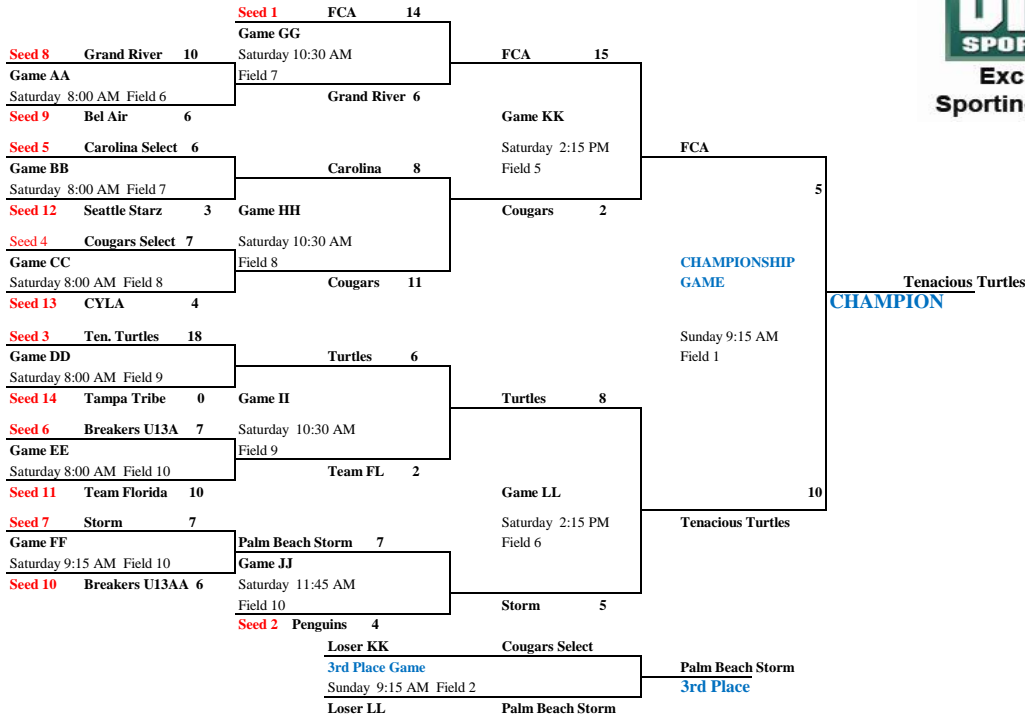

U13 Playoff Bracket

**Losers of games AA -- FF below drop to Consolation Bracket at bottom left of page.
 **Losers of games GG -- JJ below drop to 5th Place Bracket at bottom right of page.

Exclusive Retail Sporting Goods Partner

Consolation Games

**Losers of Games AA -- FF fall here.

5th Place Bracket

**Losers of Games GG -- JJ fall here.